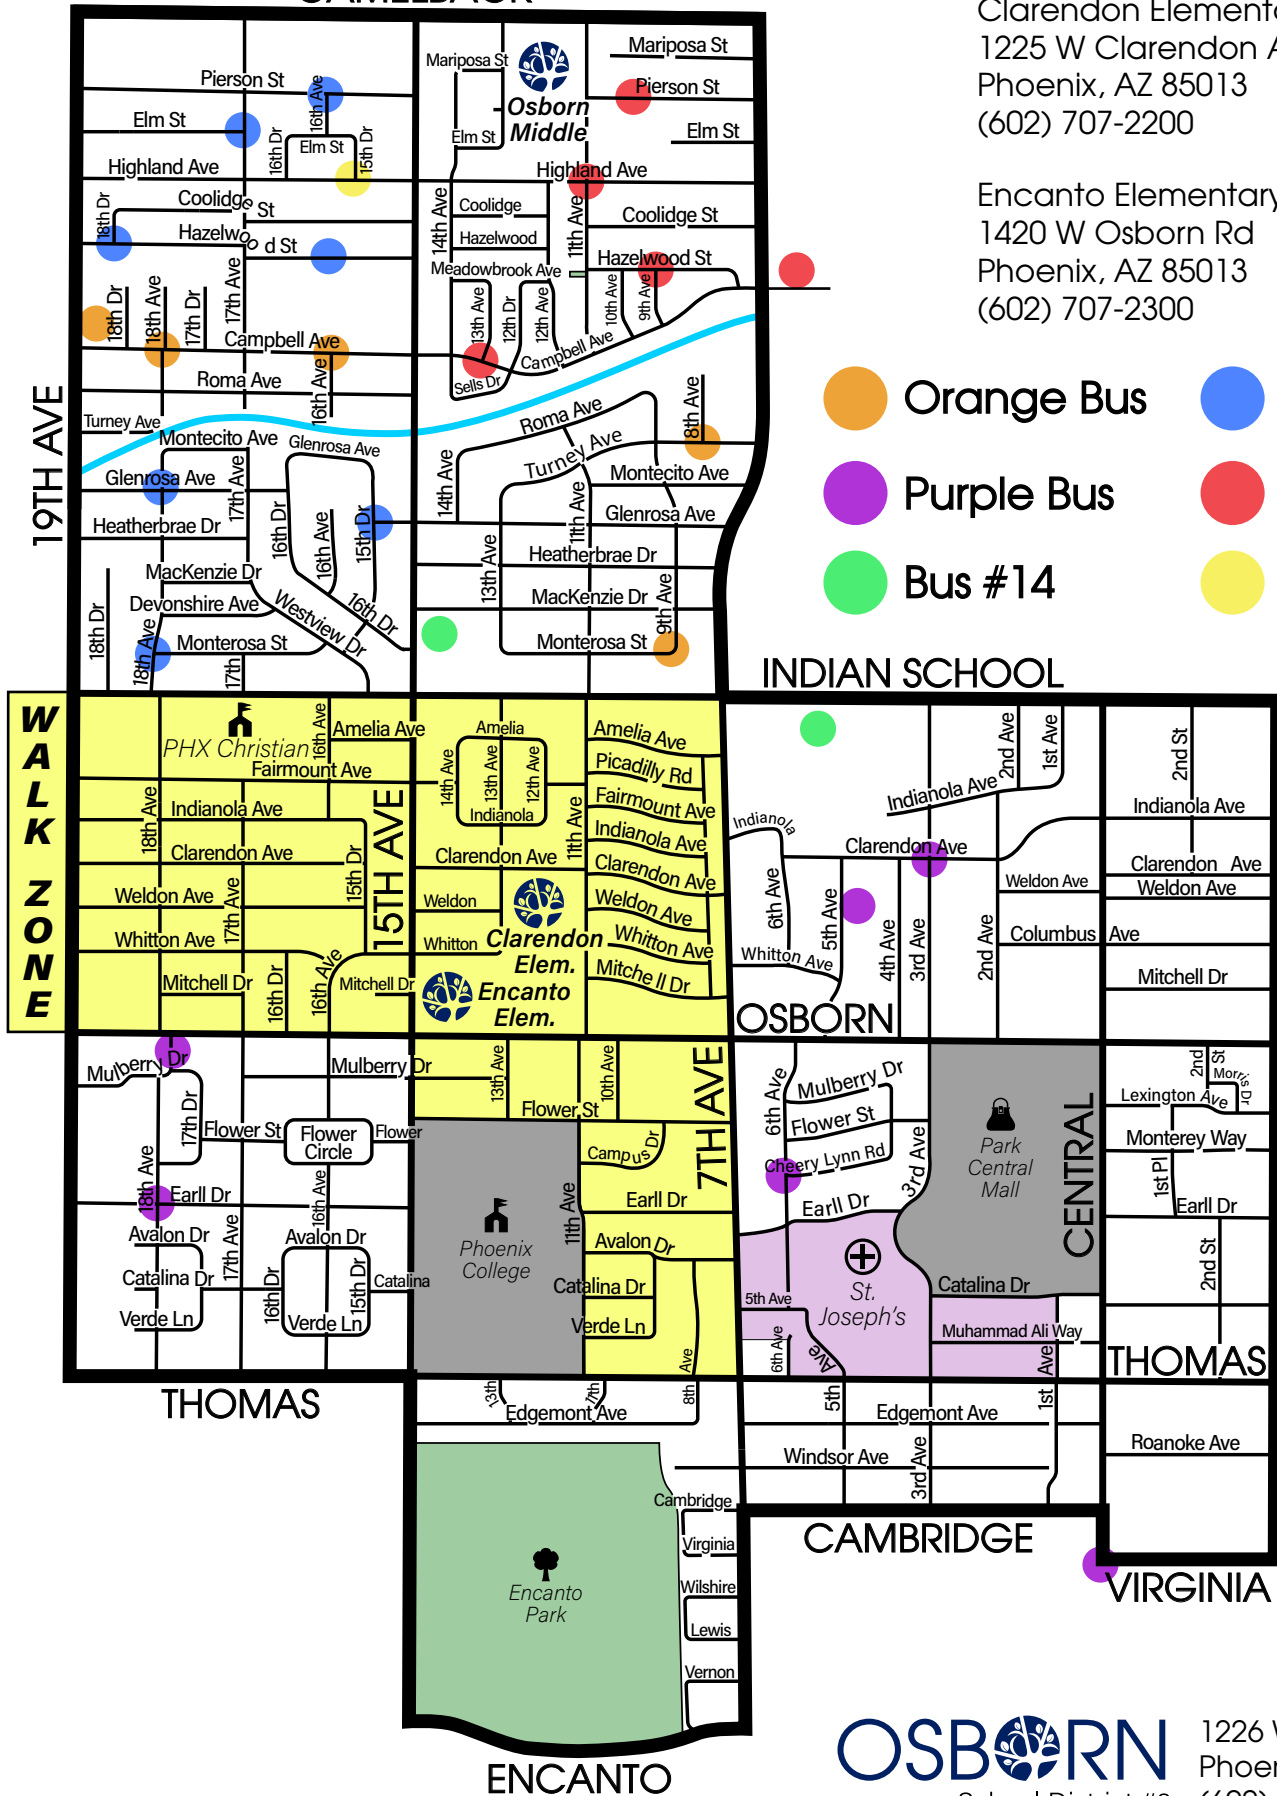

CLARENDON/ENCANTO BUS MAP 2023-2024

CAMELBACK

Clarendon Elementary
1225 W Clarendon Ave
Phoenix, AZ 85013
(602) 707-2200

Encanto Elementary
1420 W Osborn Rd
Phoenix, AZ 85013
(602) 707-2300

- Orange Bus
- Blue Bus
- Purple Bus
- Red Bus
- Bus #14
- Bus #23

INDIAN SCHOOL

OSBORN

CENTRAL

THOMAS

THOMAS

CAMBRIDGE

VIRGINIA

ENCANTO